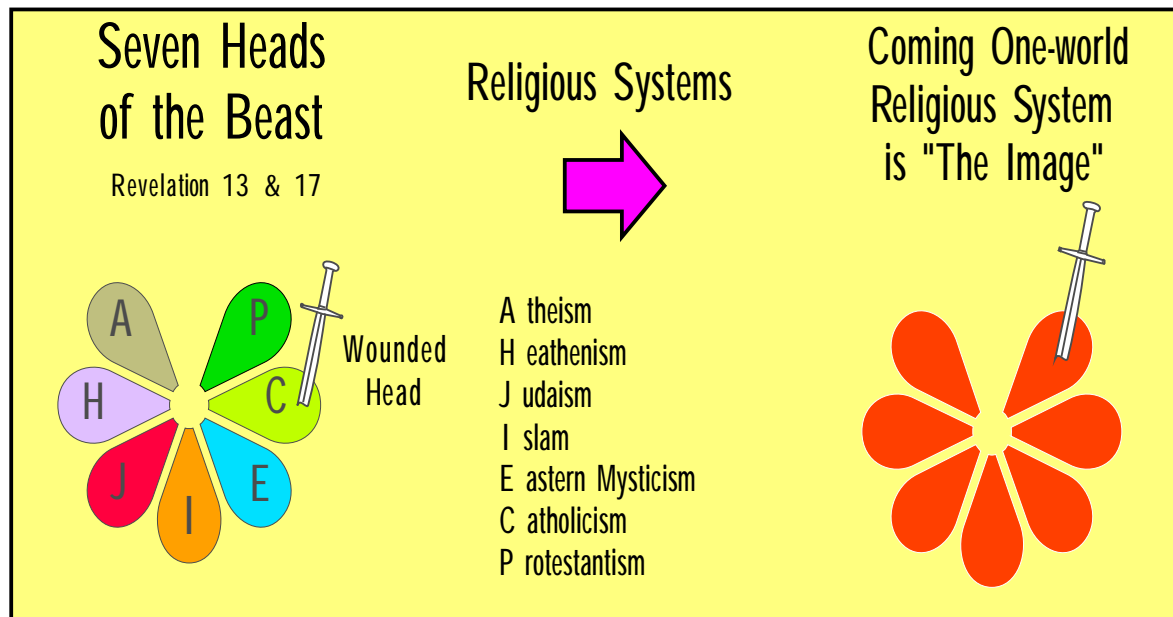

# The Image to the Beast (Chart 9)

Ancient Times

Nebuchadnezzar  
King of Ancient Babylon

Believed to be:  
King of Kings  
Lord of Lords

Claimed His  
World Empire would  
Last Forever!

Parallels

Modern Times

Lucifer, that Ancient Serpent  
Lamblike Beast / Eighth King  
King of Modern Babylon

Believed to be:  
King of Kings  
Lord of Lords

Claims His  
Kingdom Will  
Last Forever

The image of the beast with seven heads and ten horns is the consolidation of the world's diverse religions into a one-world religious system.